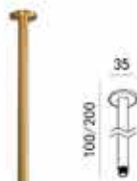

AT0003A-00