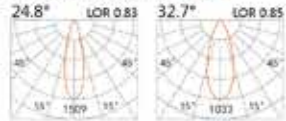

HTE-9674A

LED Power 4W

Colour Temp.	Luminous
2700K	399lm
3000K	420lm

Light distribution for 3000k