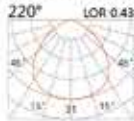

LWE-9314A

LED Power 4W

Colour Temp	Luminous
2700K	354lm
3000K	375lm

Light distribution for 3000k