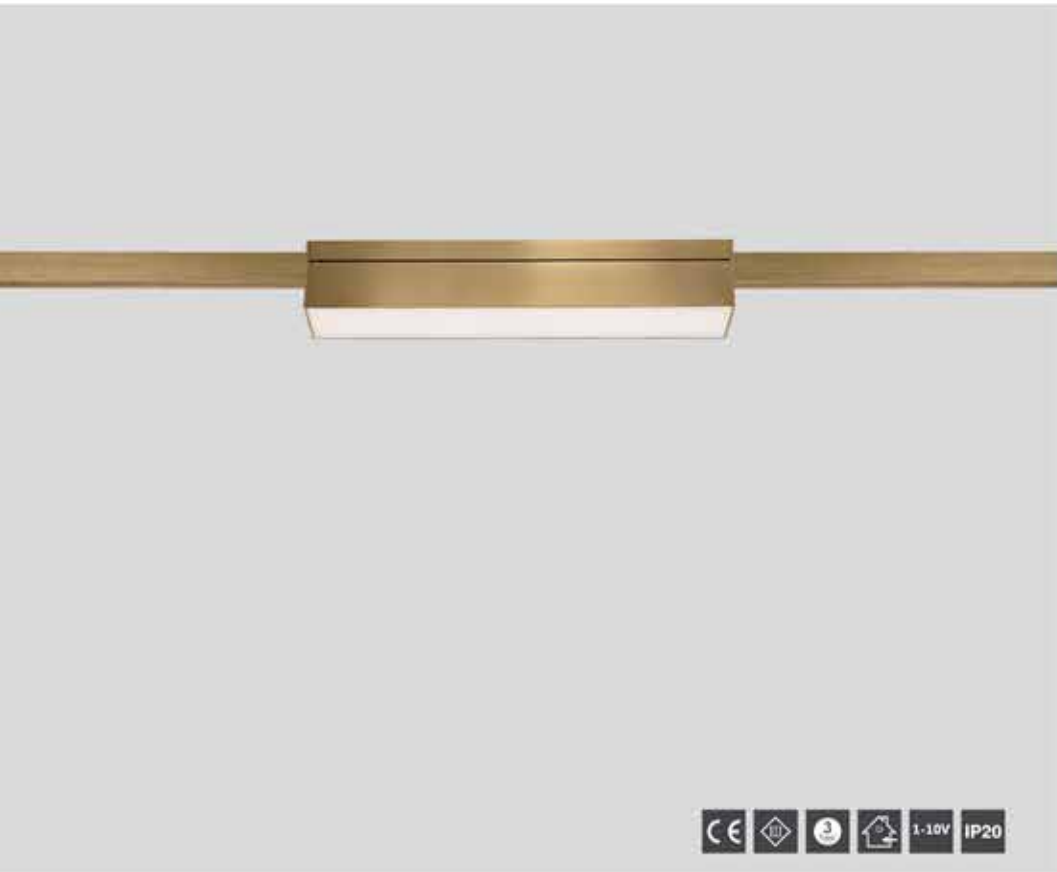

DC42V Golden Track
Linear Light