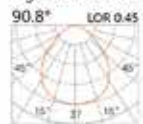

LWE-9411A

LED Power 3W

Colour Temp	Luminous
2700K	287lm
3000K	300lm

Light distribution for 3000k