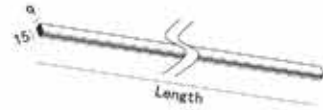

### Profile

AT000

Track

Length	Code No.
3000mm	AT000-03

AT000A

Track

Diameter	Code No.
880mm	AT000A-01
1200mm	AT000A-02
1500mm	AT000A-03
1800mm	AT000A-04

AT0002A-00