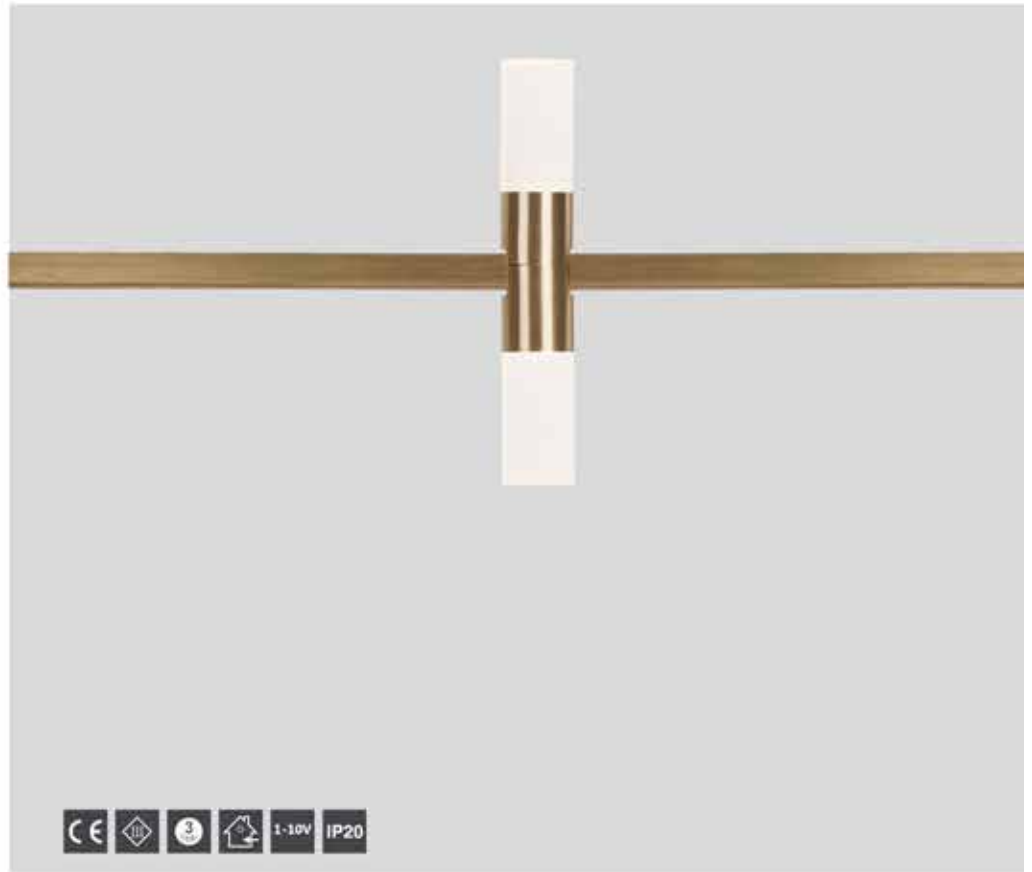

DC42V Golden Track
Acrylic Double