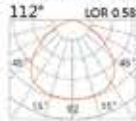

Light distribution for 3000k

Show Details

DC42V Golden Track  
Linear Light

**LBE-9175A**

**LED Power 5W**

Colour Temp	Luminous
2700K	530lm
3000K	562lm

Light distribution for **3000k**

Show Details