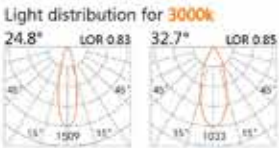

HTE-9670A

LED Power 4W

Colour Temp	Luminous
2700K	399lm
3000K	420lm