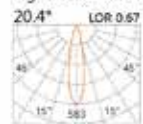

DC42V Golden Track  
Acrylic Ball

**LWE-9361B**

**LED Power 4W**

Colour Temp	Luminous
2700K	366lm
3000K	383lm

Light distribution for **3000k**

Show Details

DC42V Golden Track  
Down Light

HTE-9670A