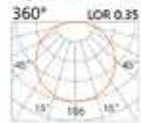

LWE-9371A

LED Power 8W

Colour Temp	Luminous
2700K	732lm
3000K	766lm

Light distribution for **3000k**