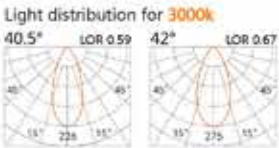

HTE-9671A

LED Power 4W

Colour Temp	Luminous
2700K	399lm
3000K	420lm