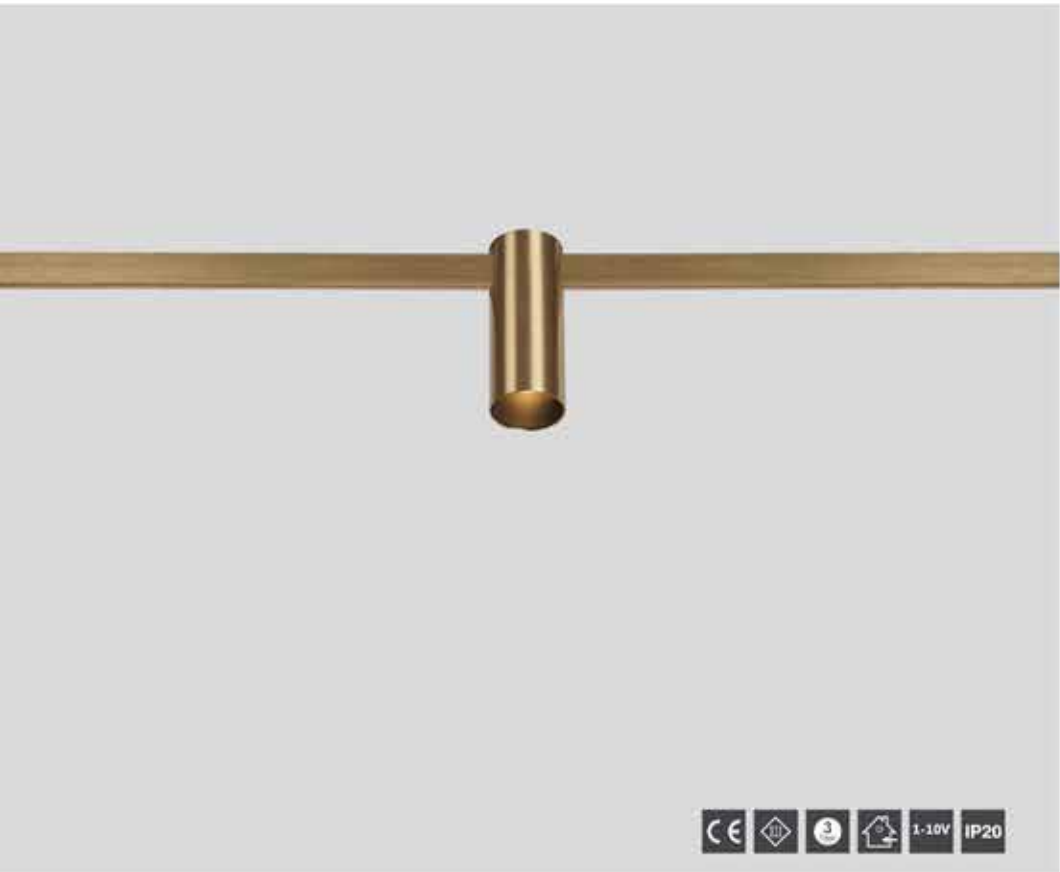

DC42V Golden Track  
Acrylic Ball

**LWE-9361B**

**LED Power 4W**

Colour Temp	Luminous
2700K	366lm
3000K	383lm

Light distribution for **3000k**

Show Details

DC42V Golden Track  
Down Light

HTE-9670A