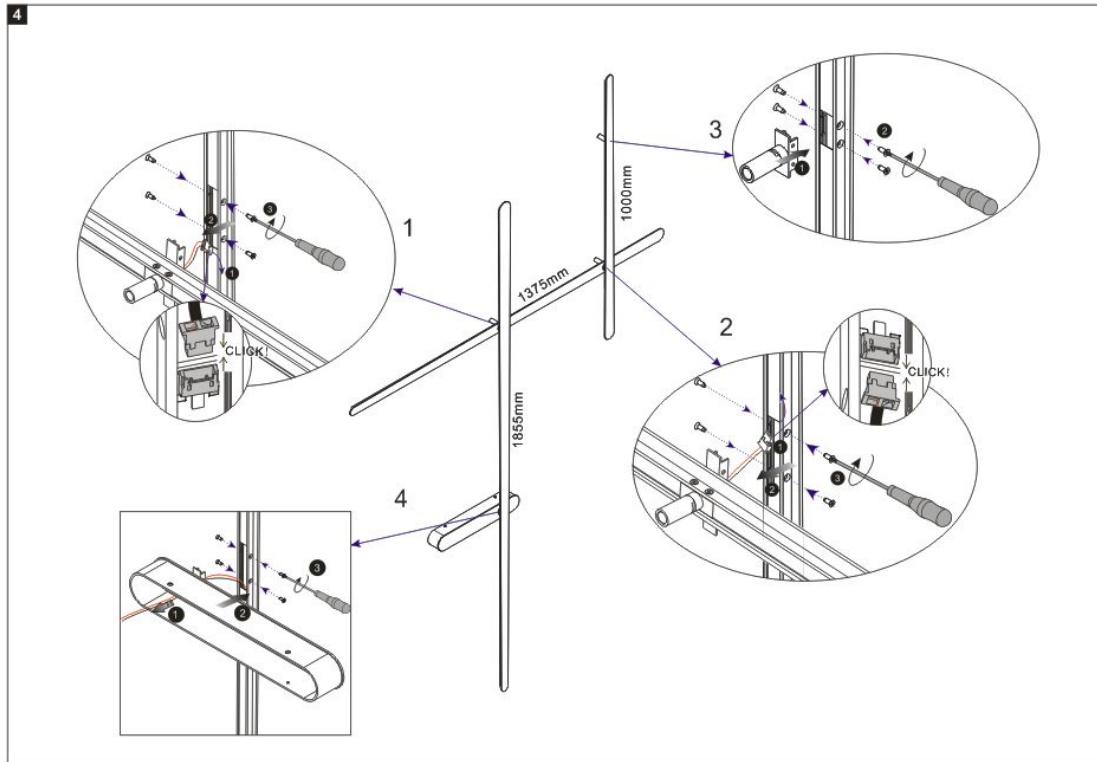

System power	33W
Flux	/
Beam angle	L
Material	Aluminum
Appearance color	WWH
Size	1855*1375*60mm
Adjustable angle	Not available
Ingress protection	IP20
Input voltage	90-305VAC 50/60Hz
Electrical level	Class I

Other options

Beam angle	/
Color temperature	2700K 4000K 5000K
Color	/
Appearance color	WBL/WCF

3D module

Line drawing

Unit: mm

Instructions

	<p>Accessory Set</p>	
<p>1 Disassemble</p>		<p>2 hole pattern</p>
<p>3</p>		