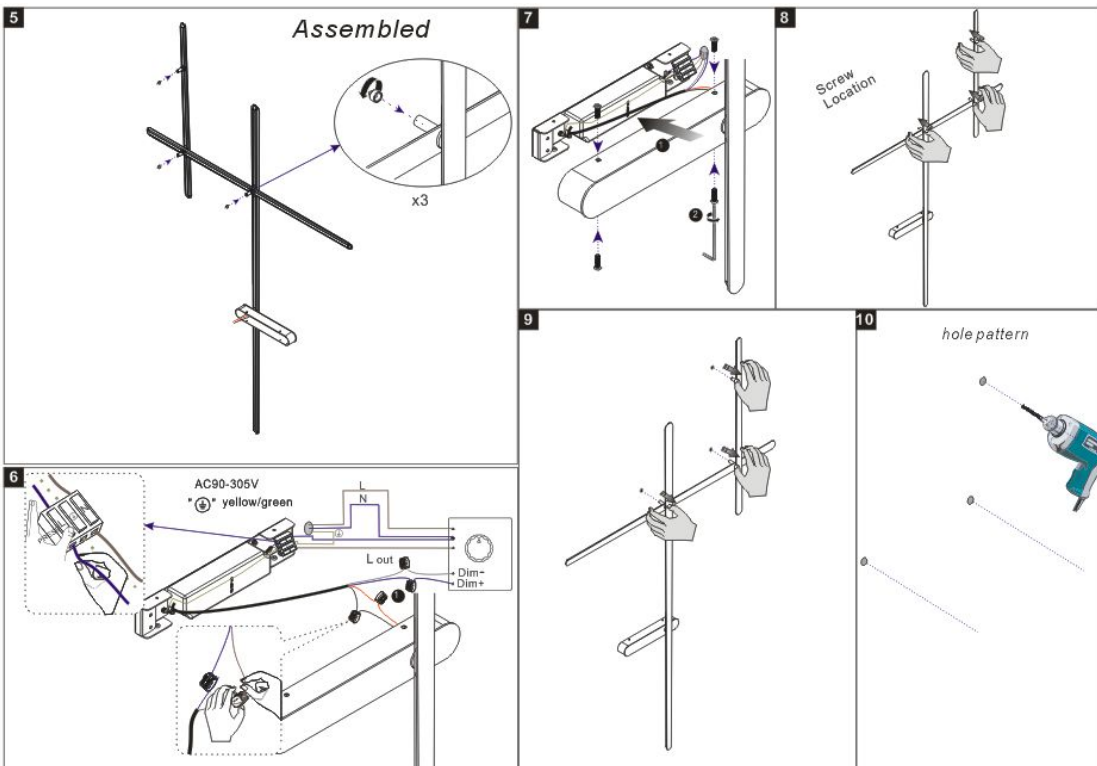

System power	33W
Flux	/
Beam angle	L
Material	Aluminum
Appearance color	WWH
Size	1855*1375*60mm
Adjustable angle	Not available
Ingress protection	IP20
Input voltage	90-305VAC 50/60Hz
Electrical level	Class I

Other options

Beam angle	/
Color temperature	2700K 4000K 5000K
Color	/
Appearance color	WBL/WCF

3D module

Line drawing

Unit: mm

Instructions

	<p>Accessory Set</p>	
<p>1 Disassemble</p>		<p>2 hole pattern</p>
<p>3</p>		