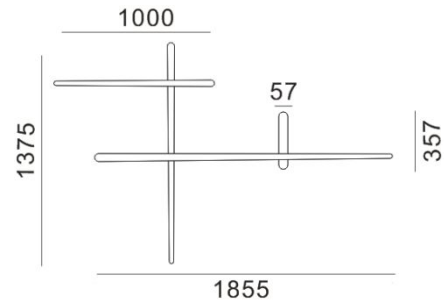

Designer	RUAN XIAO MING
Sales status	On Sale
Product classification	Interior
Model	414034DX

WWW.FLUA.COM

Installation information

Area	Wall
Method	Surface Mounted
Cut hole size	/
Embedded height	/

Technical general

System power	33W
Flux	/
Beam angle	L
Material	Aluminum
Appearance color	WWH
Size	1855*1375*60mm
Adjustable angle	Not available
Ingress protection	IP20
Input voltage	90-305VAC 50/60Hz
Electrical level	Class I

Electrical parameters

Driver brand	MEAN WELL
Driver type	LPF-40D-36
Electrical installation	Build in
Dimming mode	0-10V dimming

Light source parameters

Brand	EDISON
Type	5630
Power	29.7W
Light color	WW
Color temperature	3000K
CRI	80

Other options

Beam angle	/
Color temperature	2700K 4000K 5000K
Color	/
Appearance color	WBL/WCF

3D module

Line drawing

Unit: mm

Instructions

	<p>Accessory Set</p>	
<p>1 Disassemble</p>		<p>2 hole pattern</p>
<p>3</p>		