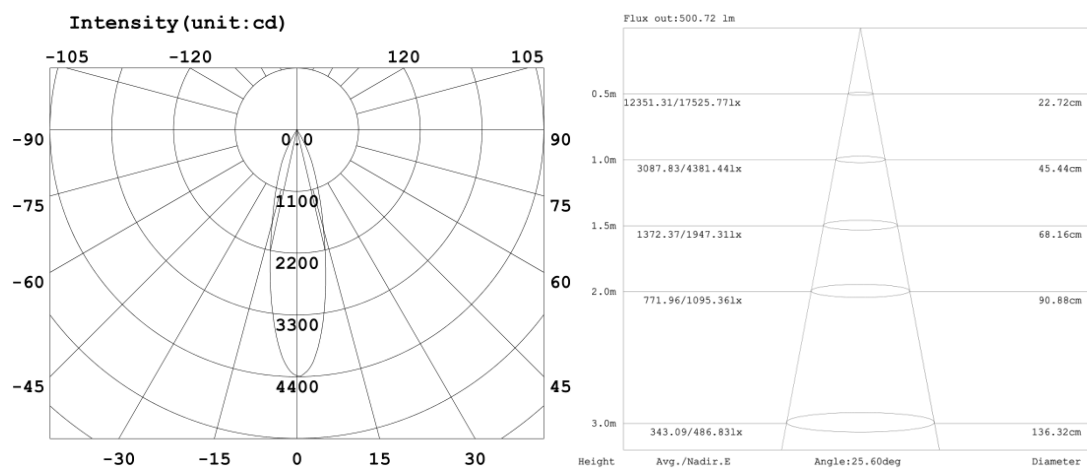

Installation information

Area	Ceiling
Method	Recessed
Cut hole size	Φ 150mm
Embedded height	/

Technical general

System power	22.1W	
Flux	1162lm	
Beam angle	25°	
Material	Aluminum, Steel	
Appearance color	WWH-WBL	
Size	Φ161*160.5mm	
Adjustable angle	Available	
Ingress protection	IP20	
Input voltage	100-240VAC	50/60Hz
Electrical level	Class II	

Photometric graph