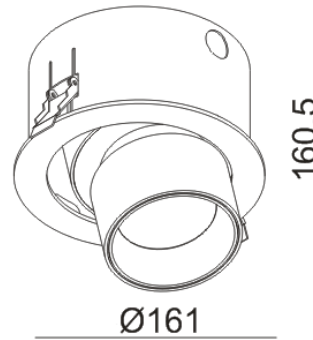

3D module

Line drawing